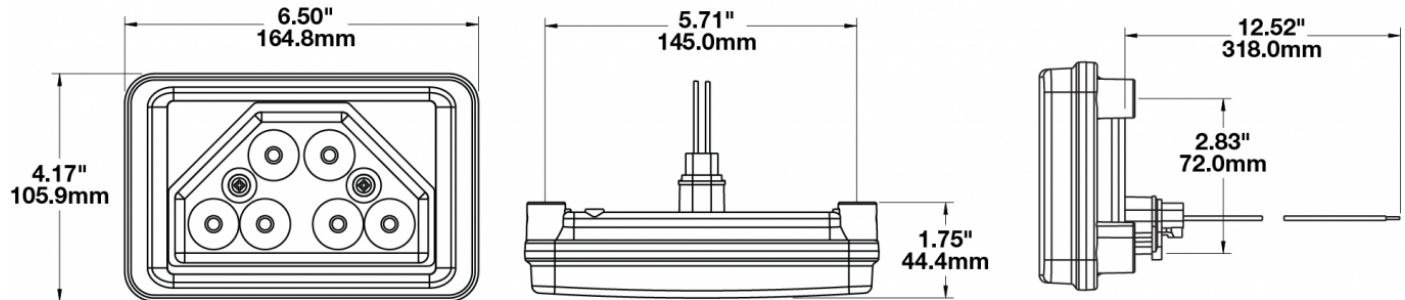

## PRODUCT INFORMATION

---

<b>Description</b>	12-24V LED Work Light with Trapezoid Beam Pattern & Low Profile Mount
<b>Height</b>	105.92 mm / 4.17 in
<b>Width</b>	165.10 mm / 6.5 in
<b>Depth</b>	44.45 mm / 1.75 in
<b>Shape</b>	Rectangular
<b>Outer Lens Material</b>	Polycarbonate
<b>Outer Lens Color</b>	Clear
<b>Housing Material</b>	Polycarbonate
<b>Housing Color</b>	Chrome
<b>Mounting Hardware Description</b>	(x3) 10-16 x 2.37 Screws
<b>Mounting Type</b>	Low Profile Mount
<b>Minimum Operating Temperature</b>	-40 °C / -40 °F
<b>Maximum Operating Temperature</b>	65 °C / 149 °F
<b>Connector or Wiring</b>	Integrated 2-Pin Deutsch Weather-Proof Socket (DT04-2P)
<b>Mating Connector</b>	2-Pin Deutsch Weather-Proof Plug (DT06-2S)
<b>Product Weight</b>	0.75 lbs / 0.34 kgs
<b>Shipping Weight</b>	1.91 lbs / 0.87 kgs

## PRODUCT DIMENSIONS